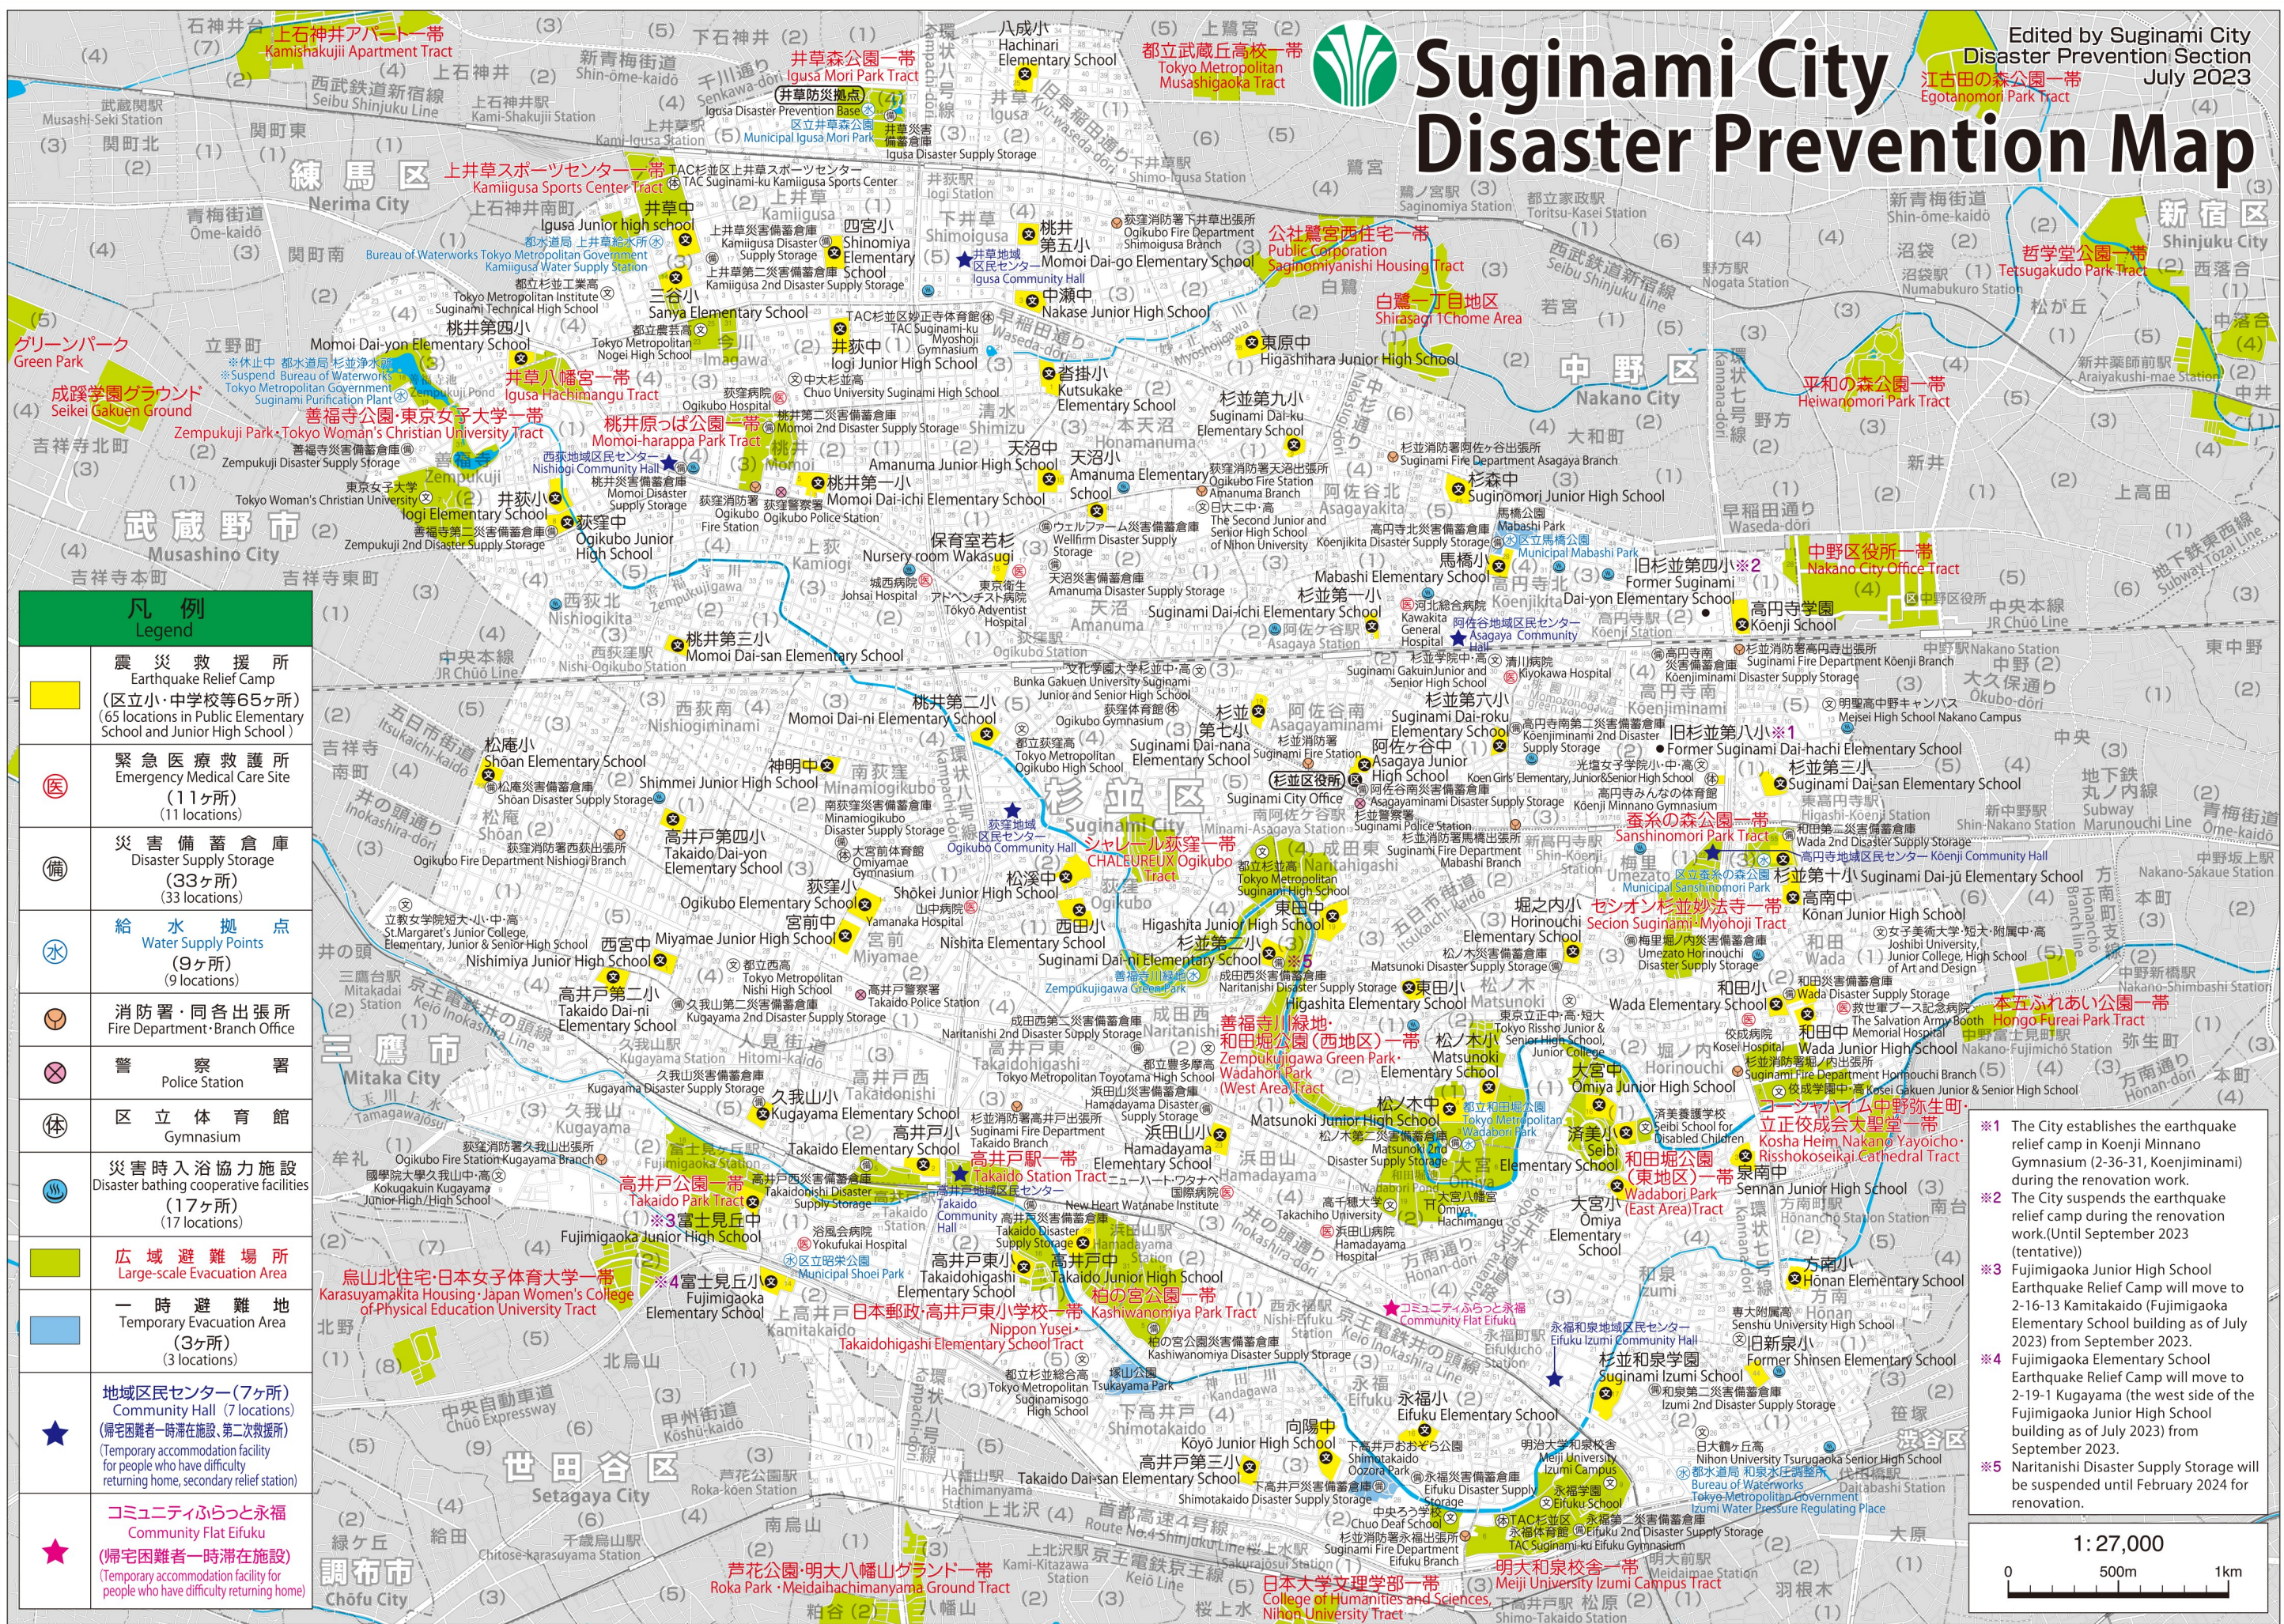

Suginami City Disaster Prevention Map

Edited by Suginami City Disaster Prevention Section
July 2023
江古田の森公園一帯
Egotanomori Park Tract

凡例 Legend

	震災救護所 Earthquake Relief Camp (区立小・中学校等65ヶ所) (65 locations in Public Elementary School and Junior High School)
	緊急医療救護所 Emergency Medical Care Site (11ヶ所) (11 locations)
	災害備蓄倉庫 Disaster Supply Storage (33ヶ所) (33 locations)
	給水拠点 Water Supply Points (9ヶ所) (9 locations)
	消防署・同各出張所 Fire Department・Branch Office
	警察署 Police Station
	区立体育館 Gymnasium
	災害時入浴協力施設 Disaster bathing cooperative facilities (17ヶ所) (17 locations)
	広域避難場所 Large-scale Evacuation Area
	一時避難地 Temporary Evacuation Area (3ヶ所) (3 locations)
	地域区民センター(7ヶ所) Community Hall (7 locations) (帰宅困難者一時滞在施設、第二次救護所) (Temporary accommodation facility for people who have difficulty returning home, secondary relief station)
	コミュニティふらつと永福 Community Flat Eifuku (帰宅困難者一時滞在施設) (Temporary accommodation facility for people who have difficulty returning home)

- ※1 The City establishes the earthquake relief camp in Koenji Minnao Gymnasium (2-36-31, Koenjinminami) during the renovation work.
- ※2 The City suspends the earthquake relief camp during the renovation work.(Until September 2023 (tentative))
- ※3 Fujimigaoka Junior High School Earthquake Relief Camp will move to 2-16-13 Kamitakaido (Fujimigaoka Elementary School building as of July 2023) from September 2023.
- ※4 Fujimigaoka Elementary School Earthquake Relief Camp will move to 2-19-1 Kugayama (the west side of the Fujimigaoka Junior High School building as of July 2023) from September 2023.
- ※5 Naritanishi Disaster Supply Storage will be suspended until February 2024 for renovation.